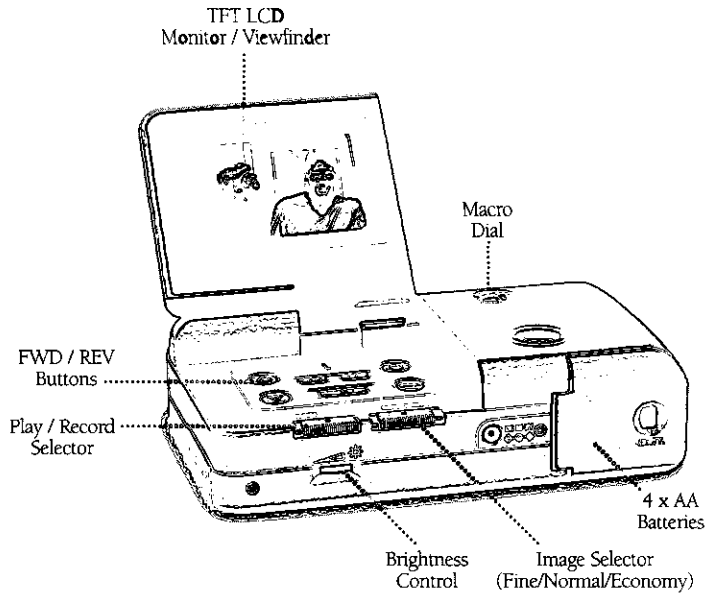

SPECIFICATION SHEET

RD300

personal digital camera

- 640 x 480 VGA resolution images in 24-bit color.
- 350,000 square-pixel CCD.
- 4MB on-board memory stores up to 100 images.
- 38mm lens with macro as close as 1cm.
- Adjustable flip-down LCD monitor.

Major Specifications

Recording format	JPEG (exif)
Video signal system	NTSC
Recording medium	Internal 4MB
Recording mode	Still image
Camera/CCD	1/4 inch array; 350,000 square-pixel CCD; 24-bit color
Lens focal length	f.4 (38mm when converted into 35mm camera equivalent)
Resolution	640 x 480
Exposure adjustment	TTL photometric system, program AE
Flash	Auto / ON / OFF
LCD monitor	1.8 inch TFT color LCD
PC interface	Serial cable (RS232)
AV interface	Video (3.5 mini-jack)
Liquid crystal monitor	1.8 inch TFT liquid crystal flat monitor with back light
Self timer	Operating delay of 10 seconds
White balance	Auto / fixed (outdoor fluorescent lamp / incandescent lamp)
Transmission rate	Max. 115.2kbps
Power supply	AC adapter (optional)
Battery	AA alkaline x 4 (rechargeable nickel-hydrogen / NiCad support)
Dimensions (w x d x h)	128.8mm x 34mm x 72.6mm
Weight	Approximately 225g (without batteries)

Specifications subject to change without notice.

4MB On-Board Storage Capacities

Recording Mode	
Fine	25
Normal	50
Economy	100

- Manual exposure compensation.
- Stores files in JPEG format.
- Auto and manual white balance.
- NTSC video output.