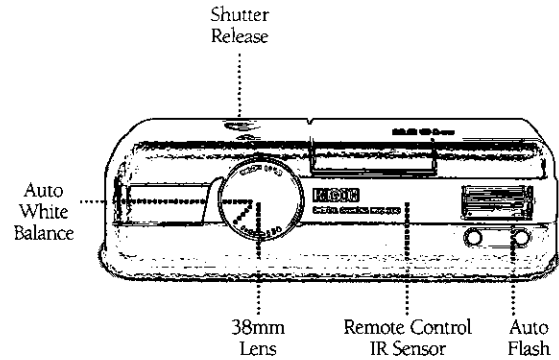

SPECIFICATION SHEET

RD300

personal digital camera

- 640 x 480 VGA resolution images in 24-bit color.
- 350,000 square-pixel CCD.
- 4MB on-board memory stores up to 100 images.
- 38mm lens with macro as close as 1cm.
- Adjustable flip-down LCD monitor.

Major Specifications

Recording format	JPEG (exif)
Video signal system	NTSC
Recording medium	Internal 4MB
Recording mode	Still image
Camera/CCD	1/4 inch array; 350,000 square-pixel CCD; 24-bit color
Lens focal length	f.4 (38mm when converted into 35mm camera equivalent)
Resolution	640 x 480
Exposure adjustment	TTL photometric system, program AE
Flash	Auto / ON / OFF
LCD monitor	1.8 inch TFT color LCD
PC interface	Serial cable (RS232)
AV interface	Video (3.5 mini-jack)
Liquid crystal monitor	1.8 inch TFT liquid crystal flat monitor with back light
Self timer	Operating delay of 10 seconds
White balance	Auto / fixed (outdoor fluorescent lamp / incandescent lamp)
Transmission rate	Max. 115.2kbps
Power supply	AC adapter (optional)
Battery	AA alkaline x 4 (rechargeable nickel-hydrogen / NiCad support)
Dimensions (w x d x h)	128.8mm x 34mm x 72.6mm
Weight	Approximately 225g (without batteries)

Specifications subject to change without notice.

4MB On-Board Storage Capacities

Recording Mode	
Fine	25
Normal	50
Economy	100

- Manual exposure compensation.
- Stores files in JPEG format.
- Auto and manual white balance.
- NTSC video output.